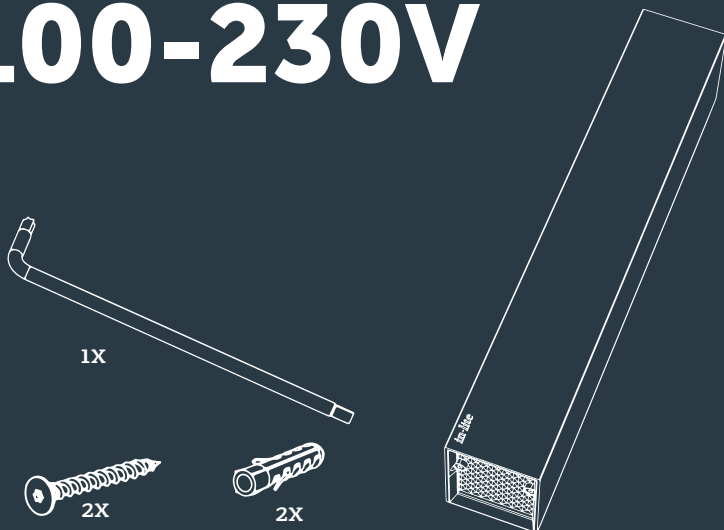

# EVO DOWN DARK

## 100-230V

10

11

power on

12

in-lite®

www.in-lite.com